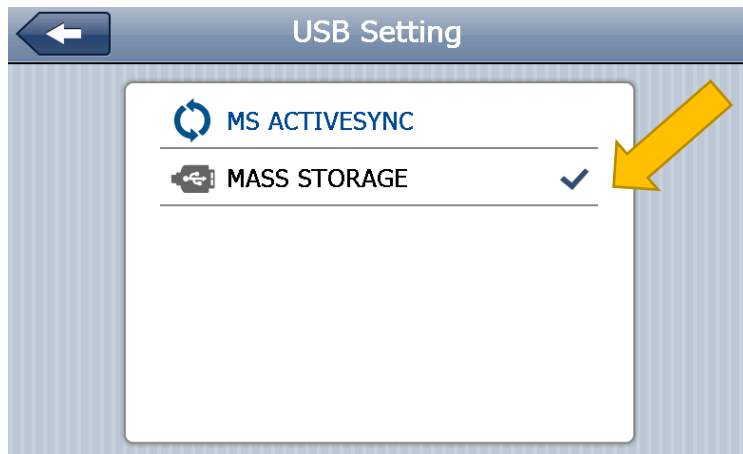

MODECOM FreeWay - Mapfactor 19 install.

Simple example:

Select **Mass Storage** connection type in your device

Connect your MODECOM device to PC with USB cable.

Install MapFactor navigator free application