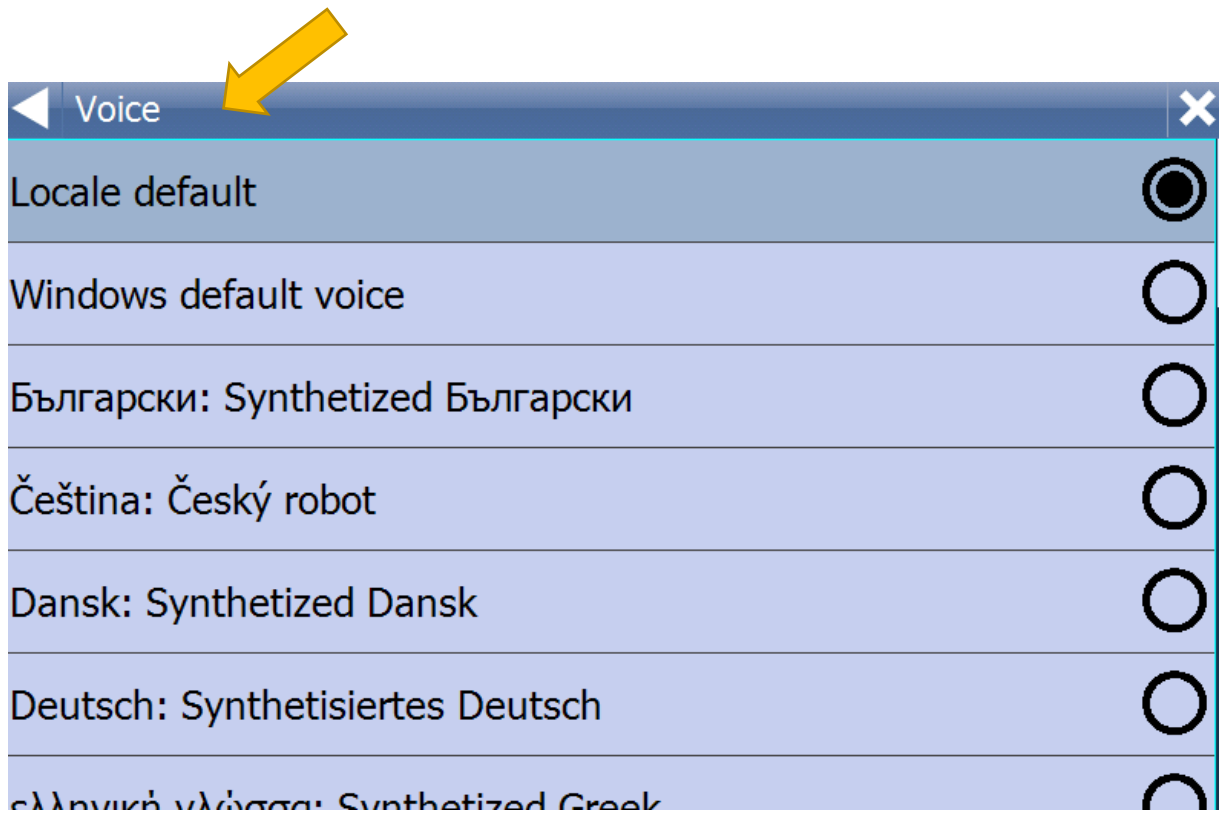

Select all Space required: 1.35 GB Free space: 7.03 GB

disconnected << Back Next >> 19.3.1 FREE

Go to your MODECOM device **settings** and set navigation path:

Run Mapfactor application

Warning

Operating Navigator while driving can be dangerous and is at your own risk. Prepare your journey before you start driving and then just follow the navigation instructions. Preference should always be given to local traffic signs and regulations.