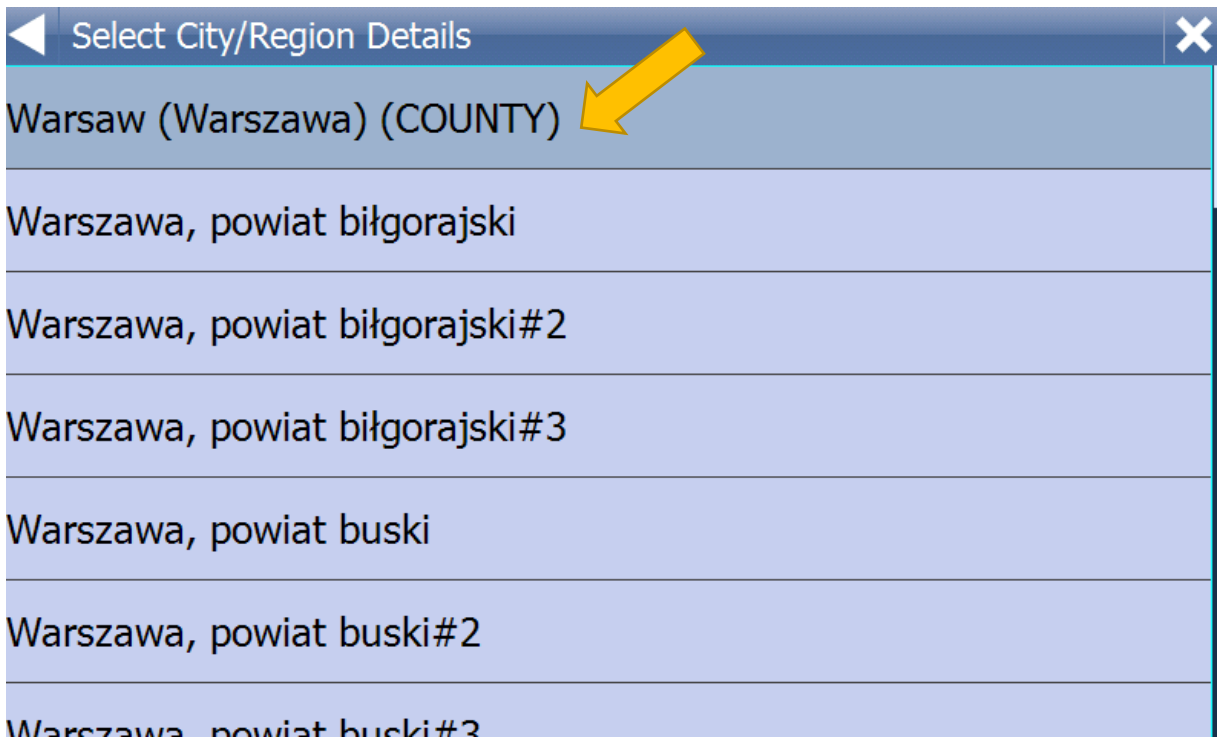

Ok

Address search example:

For example typing POLAND

City - for example typing Warszawa

Street - for example typing BEMA

Choose what you want to do with the selected address

Do not forget - Turn on GPS Receiver in application settings