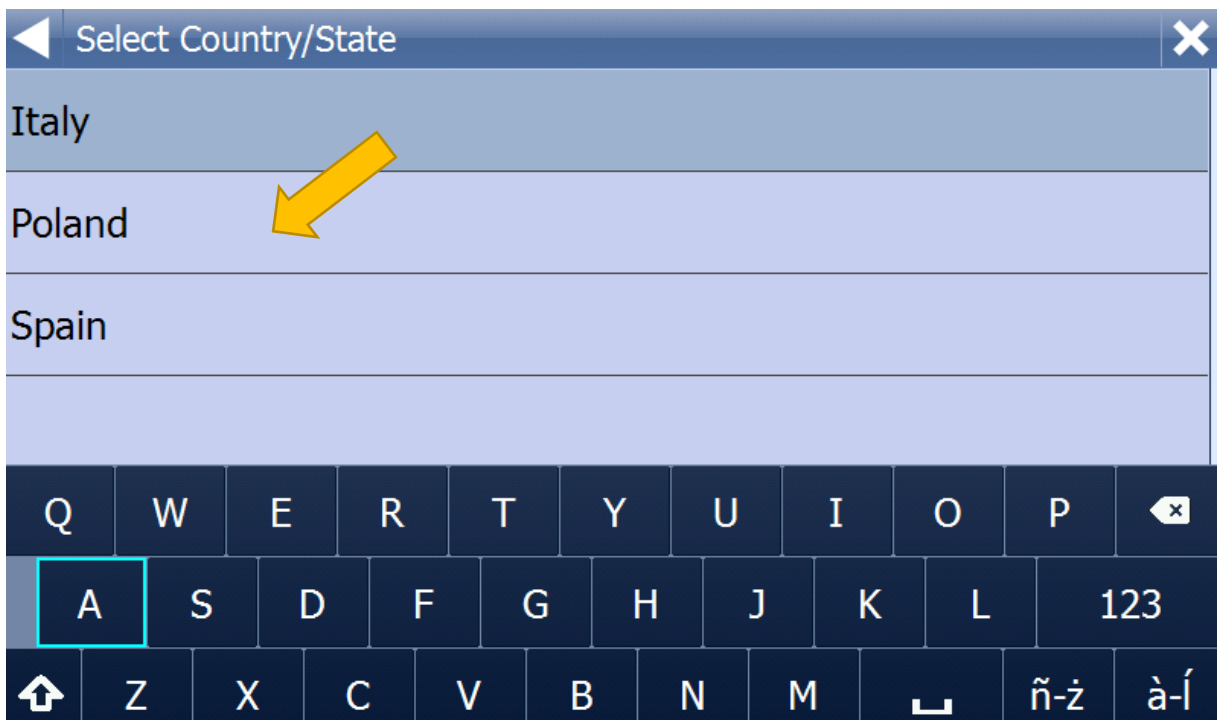

Ok

Address search example:

For example typing POLAND

City - for example typing Warszawa

Street - for example typing BEMA

Choose what you want to do with the selected address

Do not forget - Turn on GPS Receiver in application settings