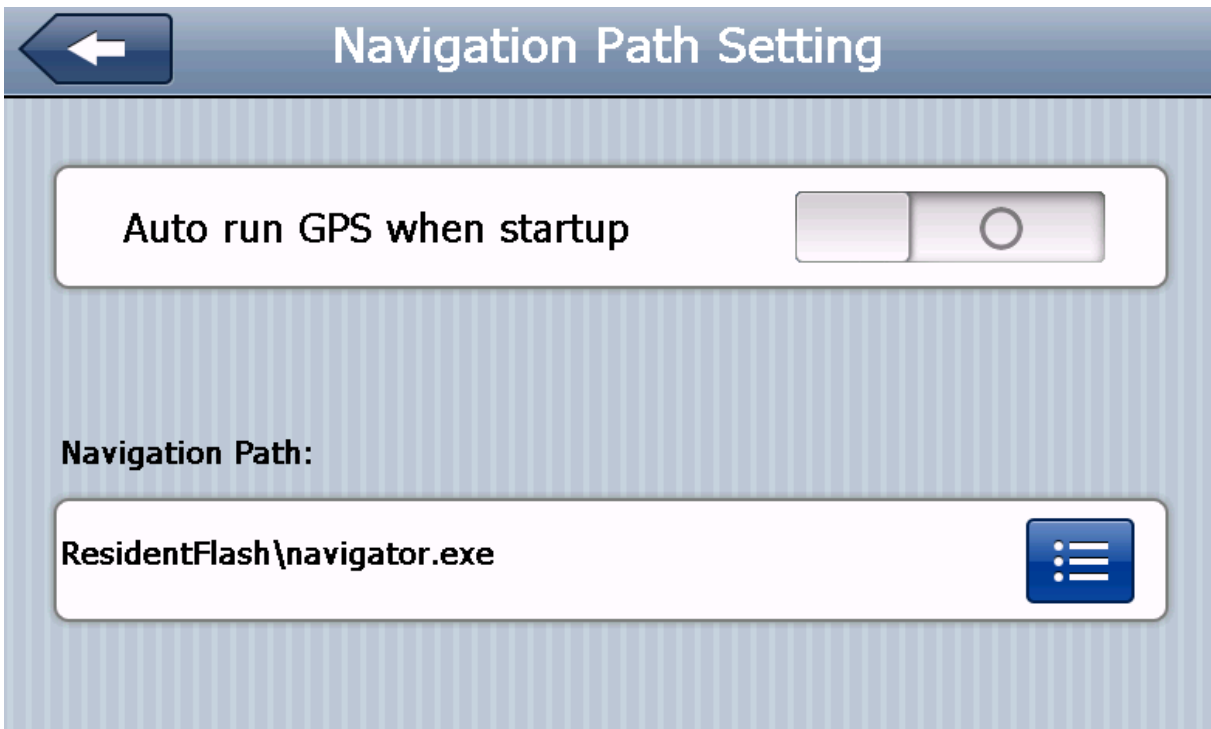

Select all Space required: 1.35 GB Free space: 7.03 GB

disconnected << Back Next >> 19.3.1 FREE

Go to your MODECOM device **settings** and set navigation path:

Run Mapfactor application

Warning

Operating Navigator while driving can be dangerous and is at your own risk. Prepare your journey before you start driving and then just follow the navigation instructions. Preference should always be given to local traffic signs and regulations.