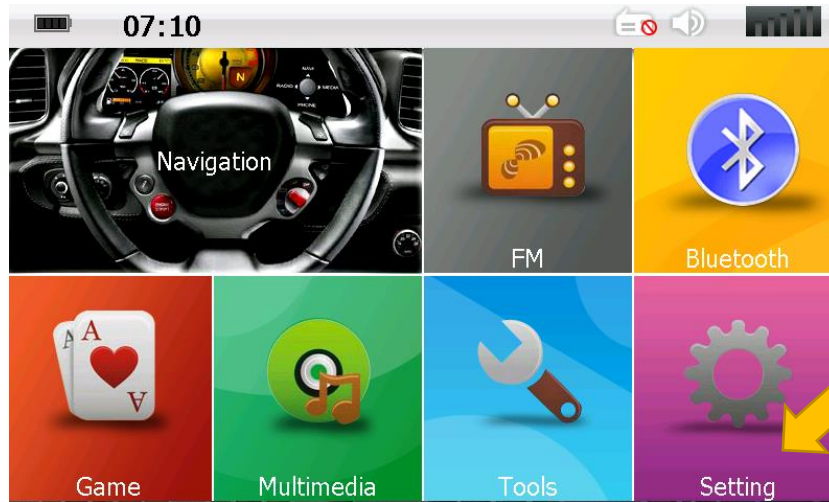

MODECOM FreeWay - Mapfactor 19 install.

Simple example:

Select **Mass Storage** connection type in your device

Connect your MODECOM device to PC with USB cable.

Install MapFactor navigator free application