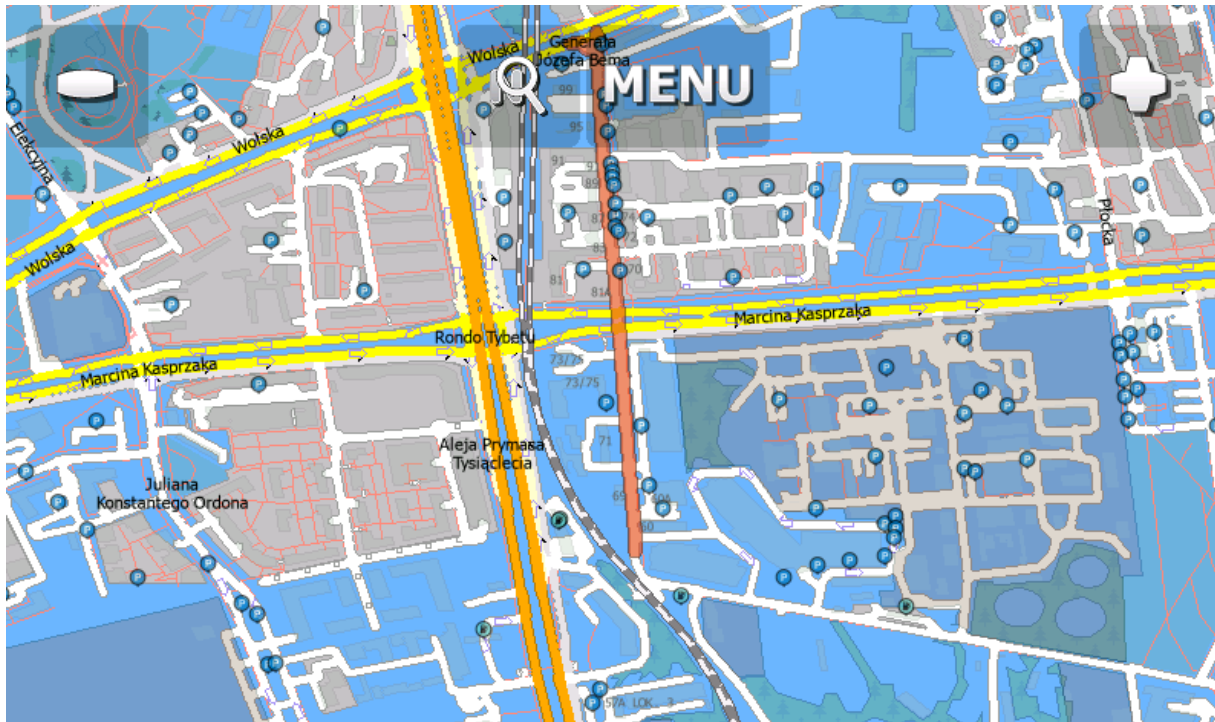

Ok

Address search example:

For example typing POLAND

City - for example typing Warszawa

Street - for example typing BEMA

Choose what you want to do with the selected address

Do not forget - Turn on GPS Receiver in application settings