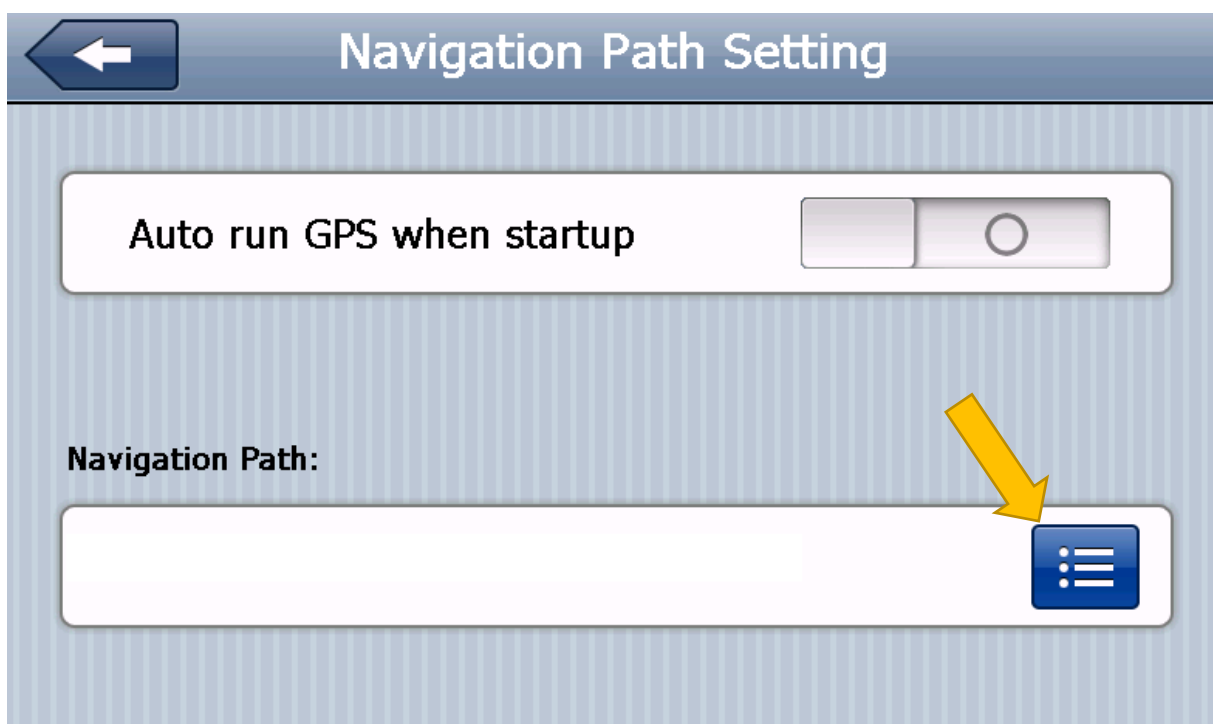

Select all Space required: 1.35 GB Free space: 7.03 GB

disconnected << Back Next >> 19.3.1 FREE

Go to your MODECOM device **settings** and set navigation path:

Run Mapfactor application

Warning

Operating Navigator while driving can be dangerous and is at your own risk. Prepare your journey before you start driving and then just follow the navigation instructions. Preference should always be given to local traffic signs and regulations.