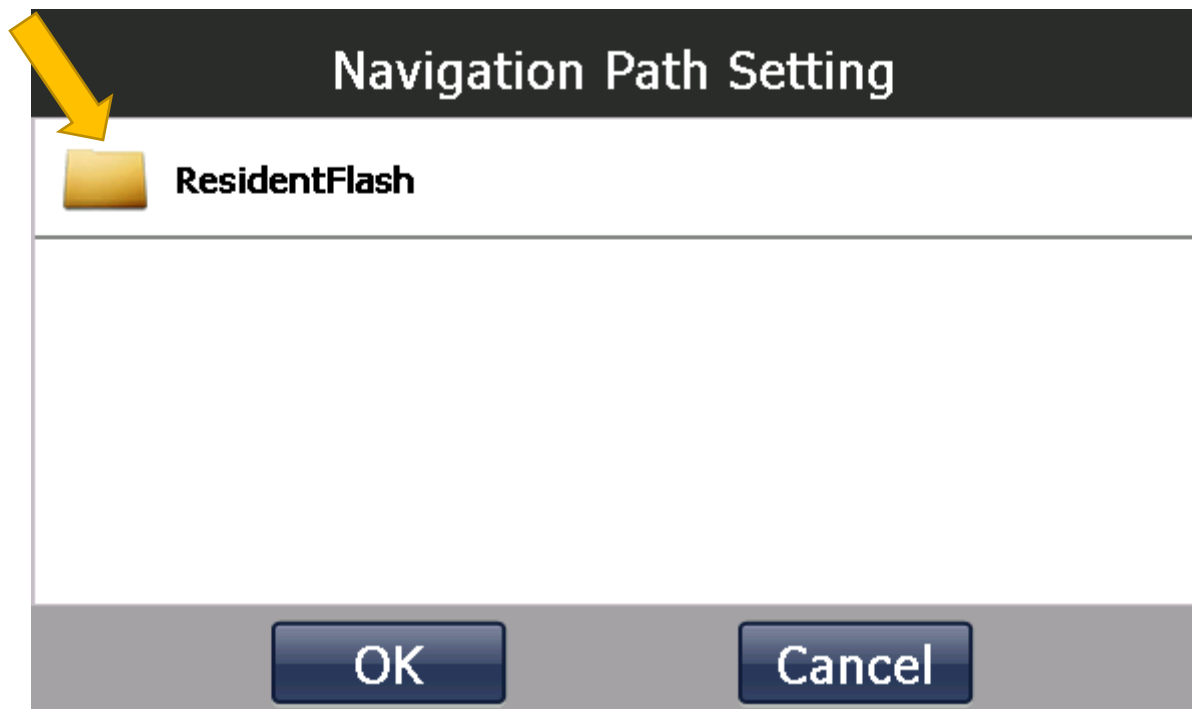

Select all Space required: 1.35 GB Free space: 7.03 GB

disconnected << Back Next >> 19.3.1 FREE

Go to your MODECOM device **settings** and set navigation path:

Run Mapfactor application

Warning

Operating Navigator while driving can be dangerous and is at your own risk. Prepare your journey before you start driving and then just follow the navigation instructions. Preference should always be given to local traffic signs and regulations.