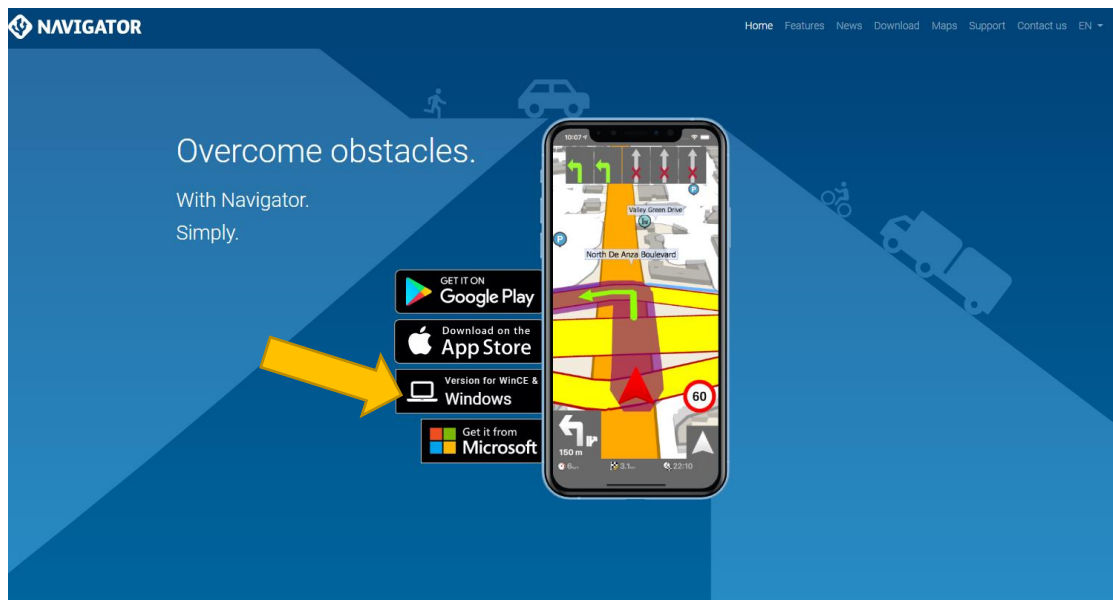

Install MapFactor navigator free application

Visit Mapfactor site: <https://navigatorfree.mapfactor.com/>