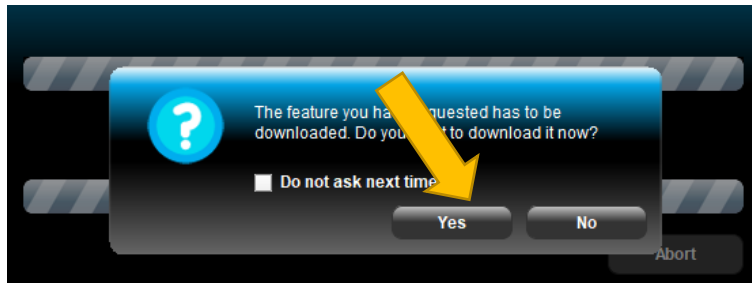

Select all Space required: 1.35 GB Free space: 7.03 GB

disconnected << Back Next >> 19.3.1 FREE

Go to your MODECOM device **settings** and set navigation path:

Run Mapfactor application

Warning

Operating Navigator while driving can be dangerous and is at your own risk. Prepare your journey before you start driving and then just follow the navigation instructions. Preference should always be given to local traffic signs and regulations.