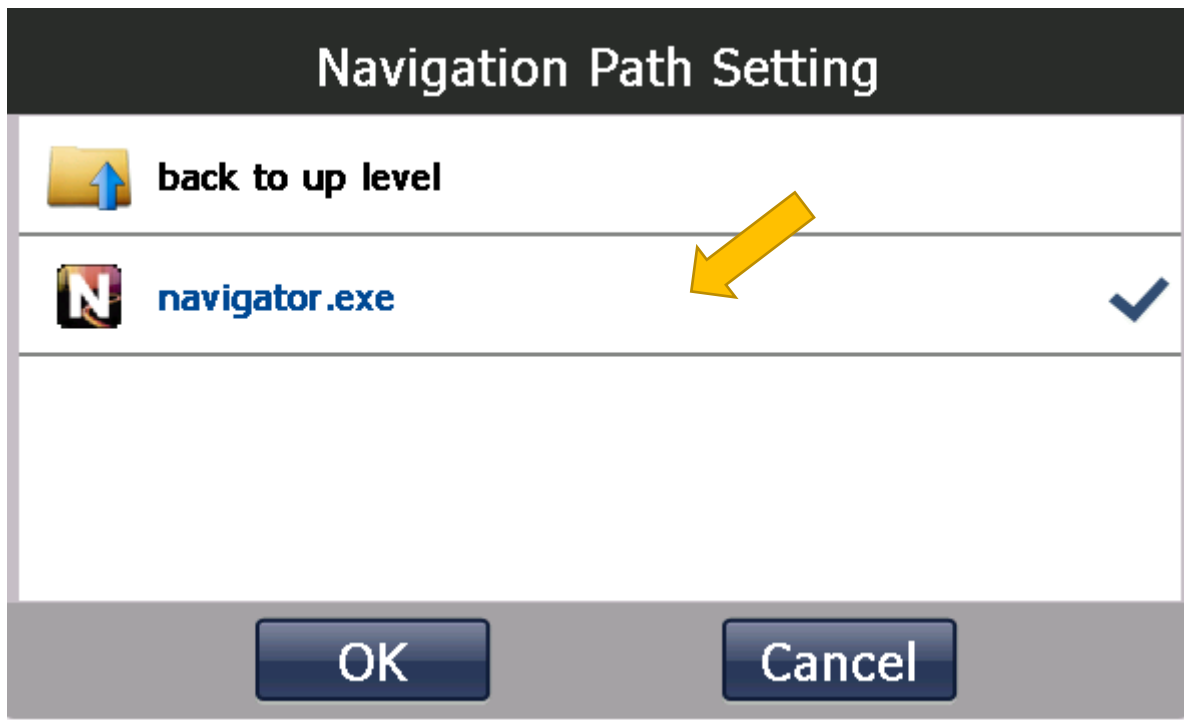

Select all Space required: 1.35 GB Free space: 7.03 GB

disconnected << Back Next >> 19.3.1 FREE

Go to your MODECOM device **settings** and set navigation path:

Run Mapfactor application

Warning

Operating Navigator while driving can be dangerous and is at your own risk. Prepare your journey before you start driving and then just follow the navigation instructions. Preference should always be given to local traffic signs and regulations.