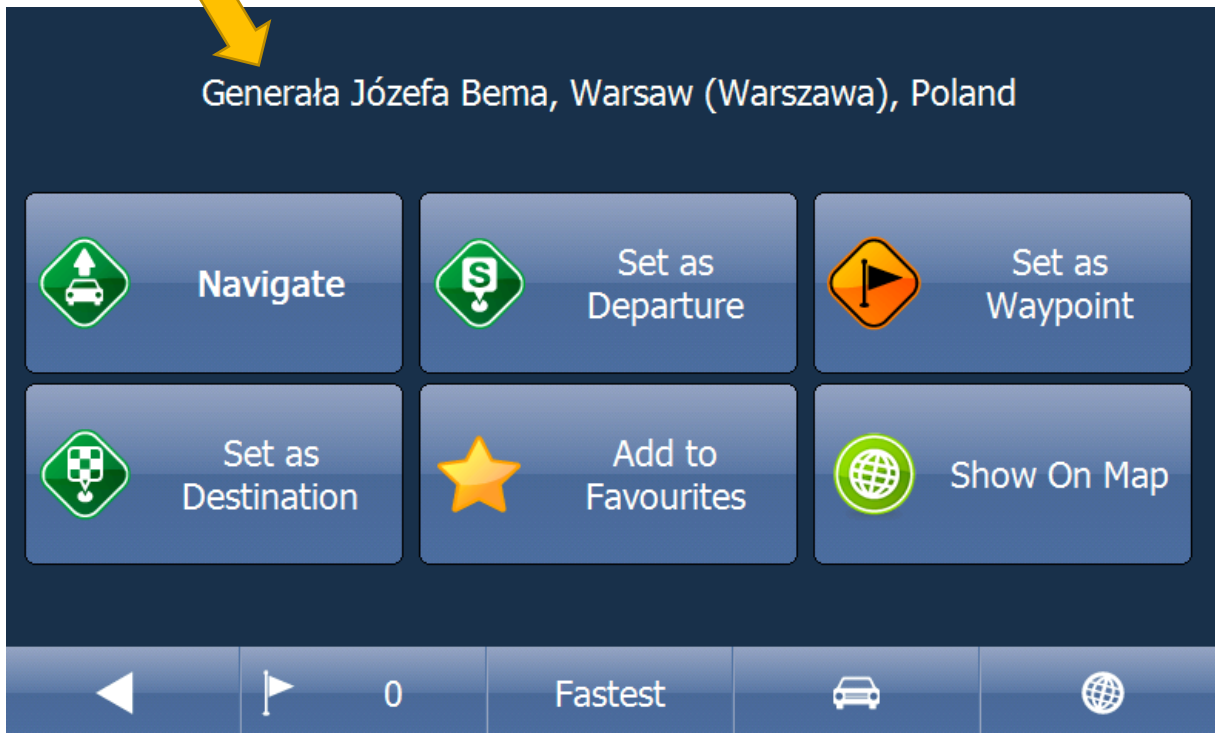

Ok

Address search example:

For example typing POLAND

City - for example typing Warszawa

Street - for example typing BEMA

Choose what you want to do with the selected address

Do not forget - Turn on GPS Receiver in application settings