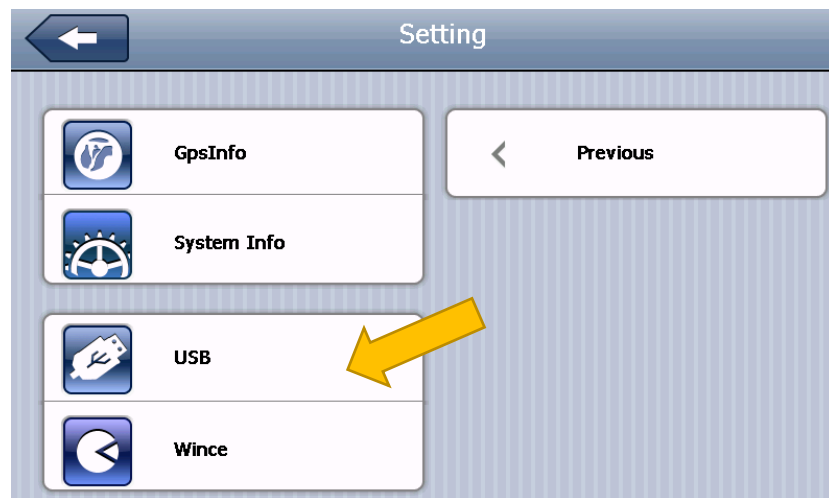

MODECOM FreeWay - Mapfactor 19 install.

Simple example:

Select **Mass Storage** connection type in your device

Connect your MODECOM device to PC with USB cable.

Install MapFactor navigator free application