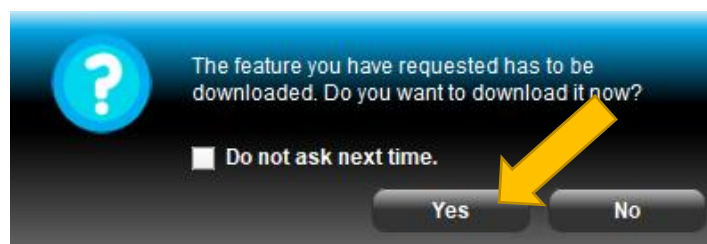

Visit Mapfactor site: <https://navigatorfree.mapfactor.com/>

Download and run setup application: http://download.mapfactor.com/NavigatorFree_install.exe

Choose your connected MODECOM device drive letter