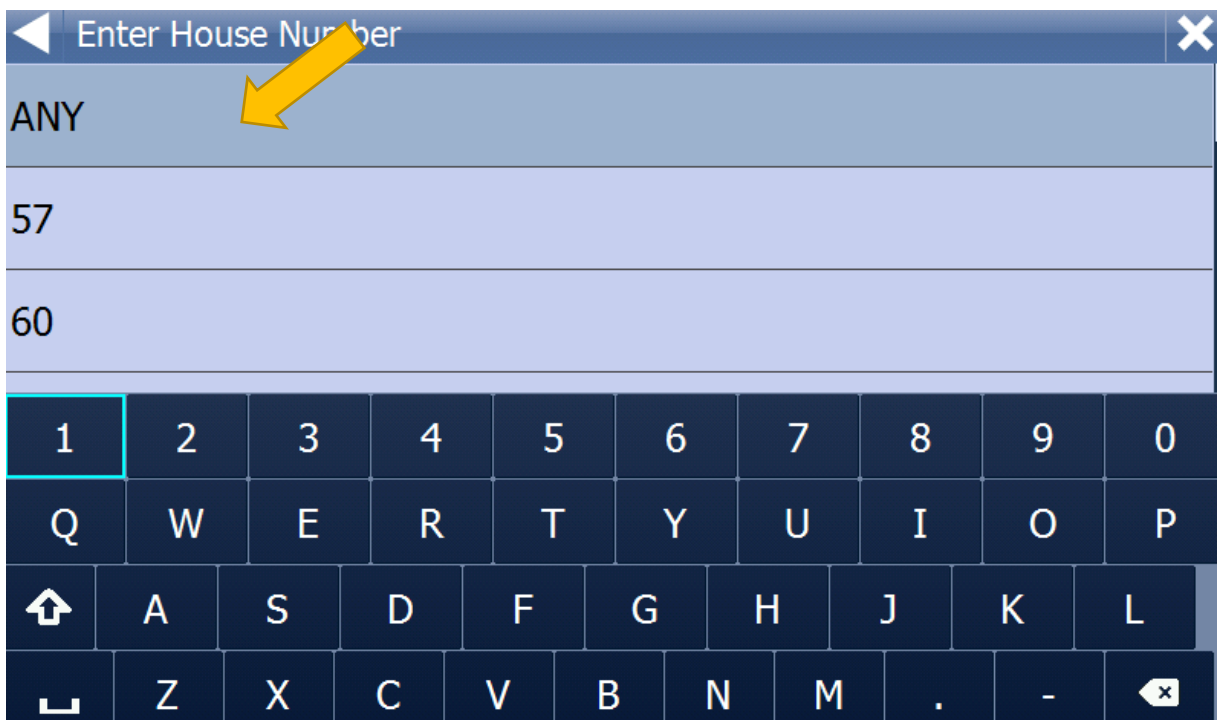

Ok

Address search example:

For example typing POLAND

City - for example typing Warszawa

Street - for example typing BEMA

Choose what you want to do with the selected address

Do not forget - Turn on GPS Receiver in application settings