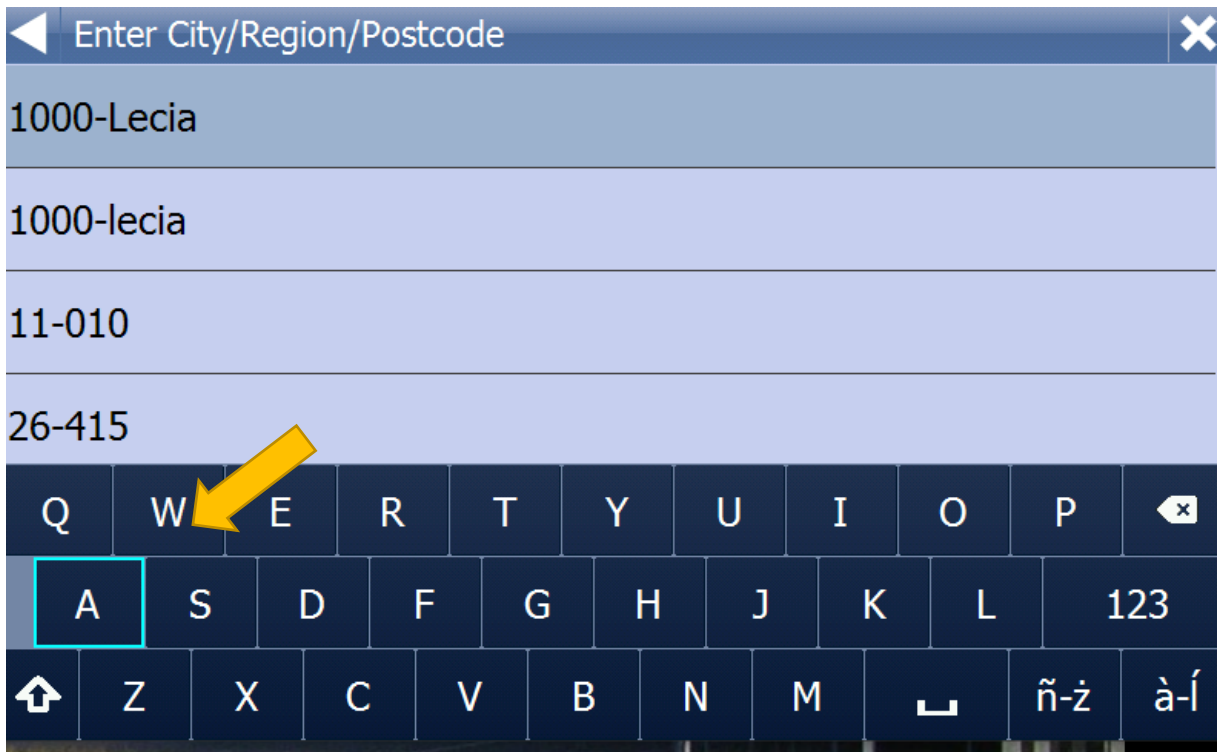

Ok

Address search example:

For example typing POLAND

City - for example typing Warszawa

Street - for example typing BEMA

Choose what you want to do with the selected address

Do not forget - Turn on GPS Receiver in application settings