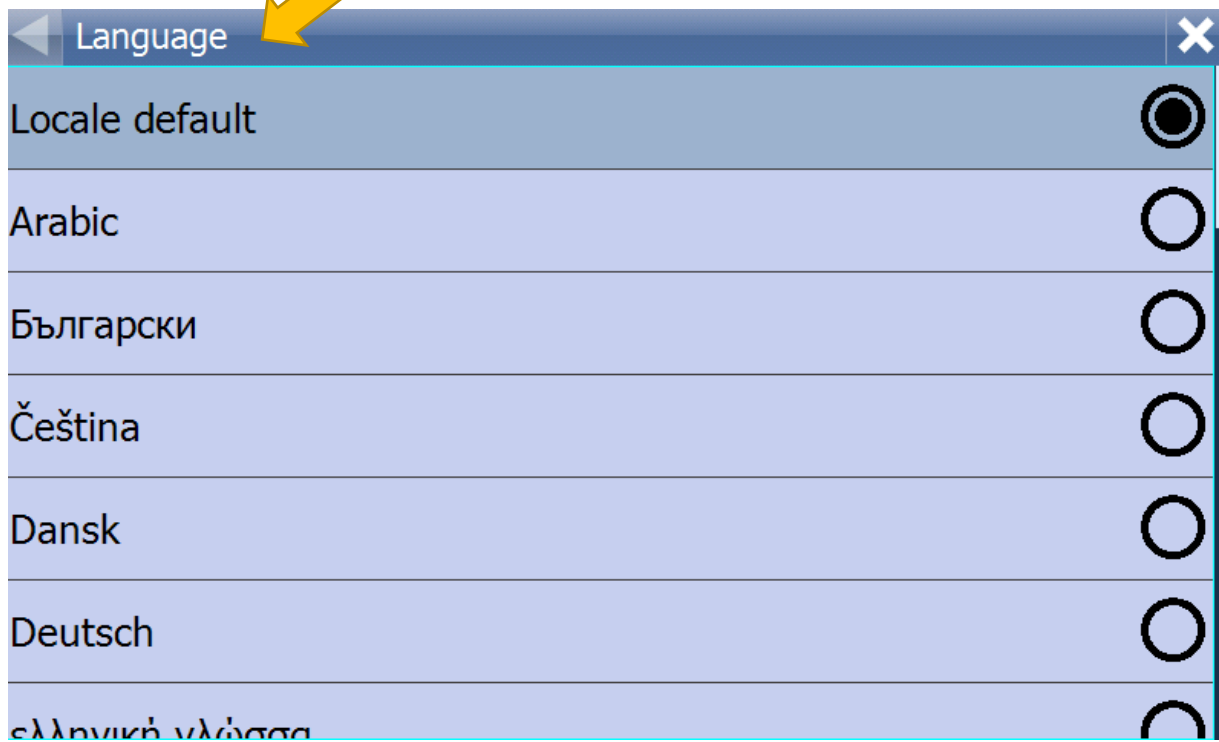

Select all Space required: 1.35 GB Free space: 7.03 GB

disconnected << Back Next >> 19.3.1 FREE

Go to your MODECOM device **settings** and set navigation path:

Run Mapfactor application

Warning

Operating Navigator while driving can be dangerous and is at your own risk. Prepare your journey before you start driving and then just follow the navigation instructions. Preference should always be given to local traffic signs and regulations.